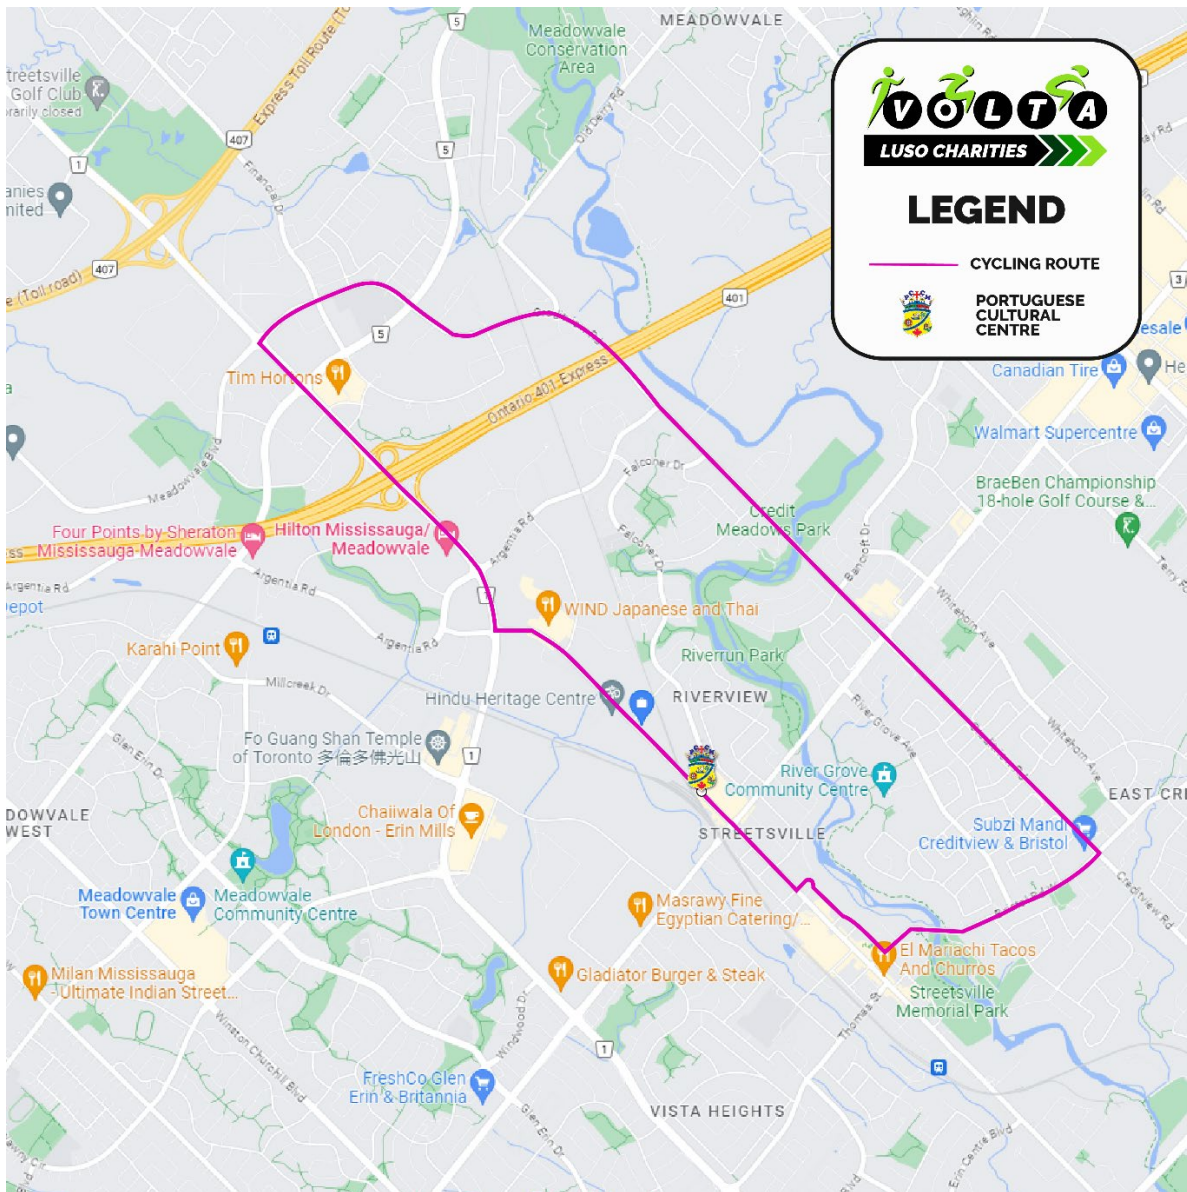

# 12 KM CYCLE MAP

Registration at **10:00 AM** • Departure at **11:00 AM**  
(SEE REVERSE FOR DIRECTIONS)

**FOR ROUTE ASSISTANCE, PLEASE CONTACT**

**Cristina Marques**  
(416) 878-0044

**Prabdeep Kaur**  
(365) 778-5210

# 12 KM CYCLE ROUTE

Registration at **10:00 AM** • Departure at **11:00 AM**  
(SEE REVERSE FOR MAP)

- ▶ Departing from Portuguese Cultural Centre of Mississauga (53 Queen Street North), head **north** on Queen Street North (which turns into Mississauga Road)
- ▶ Turn **right** on Mississauga Road
- ▶ Continue **north** on Mississauga Road
- ▶ Turn **right** on Meadowvale Boulevard (which turns into Creditview Road)
- ▶ Continue **south** on Creditview Road
- ▶ Turn **right** on Bristol Road West (which turns into Main Street)
- ▶ Turn **right** on Church Street
- ▶ Continue on Church Street until you reach Queen Street South
- ▶ Turn Right and continue **north** on Queen Street South (which turns to Queen Street North after Britannia Road West/Peel Regional Road 3) until reaching the Portuguese Cultural Centre of Mississauga (53 Queen Street North)