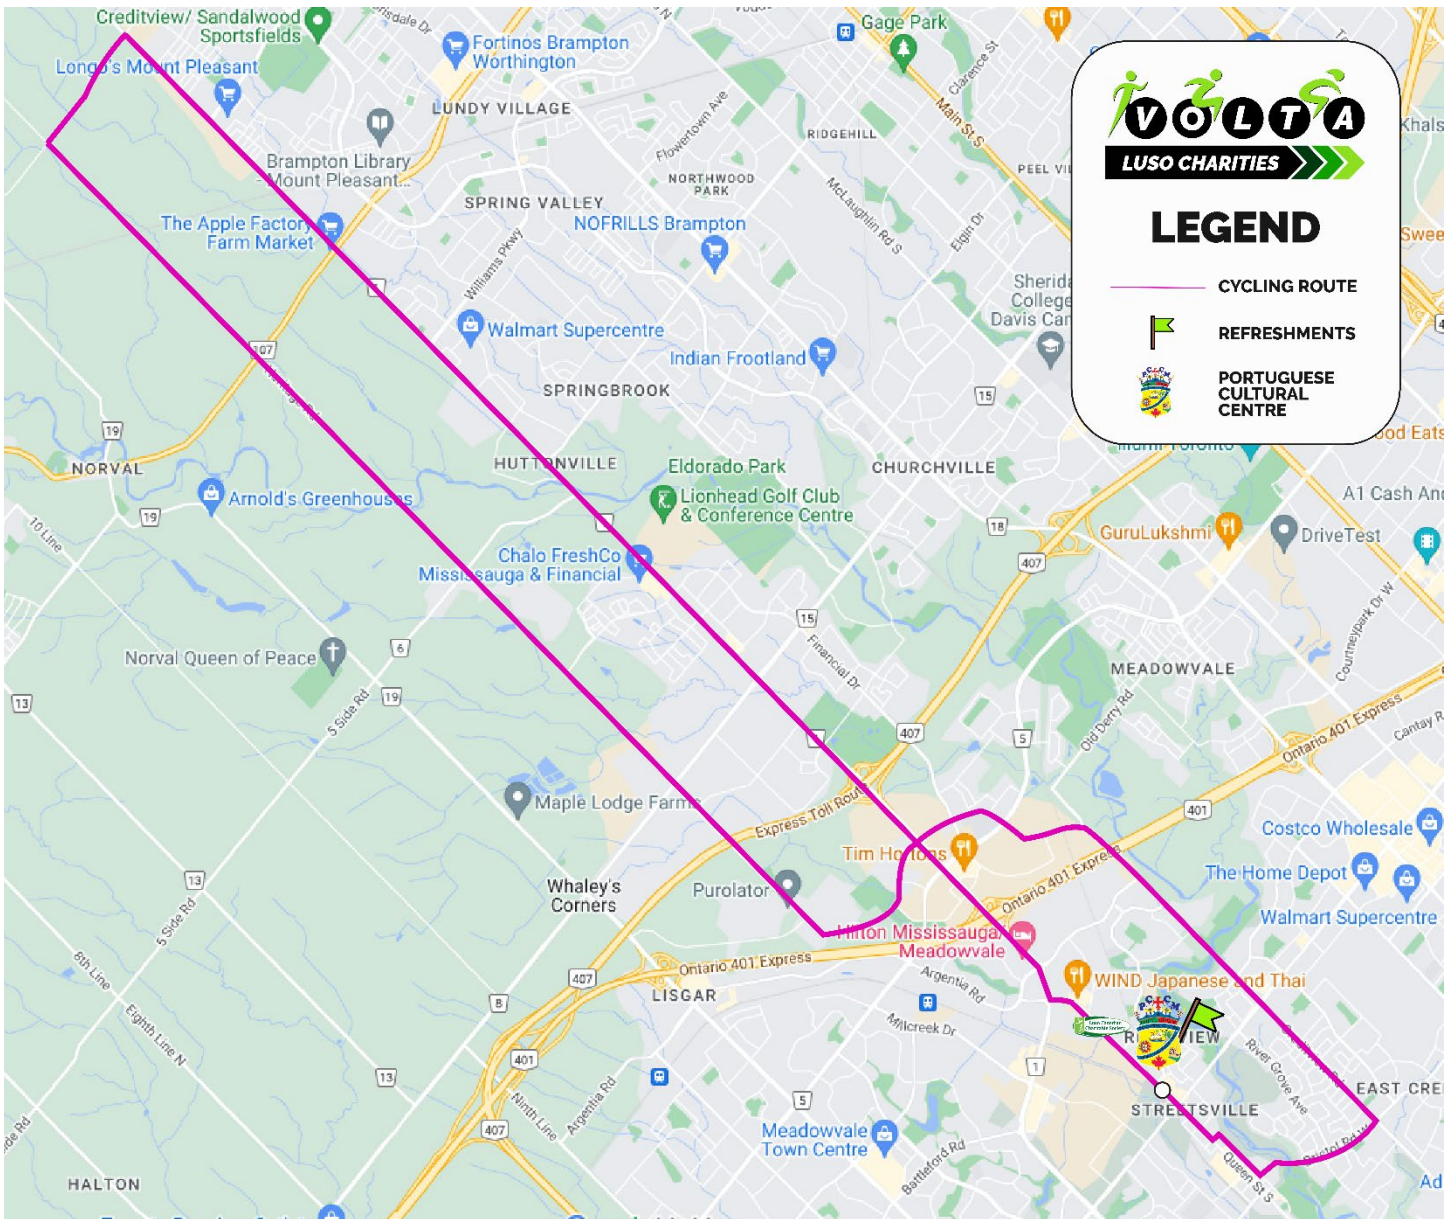

# 40 KM CYCLE MAP

Registration at **8:00 AM** • Departure at **9:30 AM**  
*(SEE REVERSE FOR DIRECTIONS)*

**FOR ROUTE ASSISTANCE, PLEASE CONTACT**

**Cristina Marques**  
**(416) 878-0044**

**Prabhdeep Kaur**  
**(365) 778-5210**

# 40 KM CYCLE ROUTE

Registration at **8:00 AM** • Departure at **9:30 AM**  
(SEE REVERSE FOR DIRECTIONS)

- ▶ Departing from Portuguese Cultural Centre of Mississauga (53 Queen Street North), head **north** on Queen Street North (which turns into Mississauga Road)
- ▶ Turn **right** on Mississauga Road
- ▶ Continue **north** on Mississauga Road
- ▶ Turn **left** on Wanless Drive
- ▶ Turn **left** on Heritage Road
- ▶ Continue **south** on Heritage Road (which turns into Meadowvale Boulevard and then Creditview Road)
- ▶ Continue **south** on Creditview Road
- ▶ Turn **right** on Bristol Road West (which turns into Main Street)
- ▶ Turn **right** on Church Street
- ▶ Continue on Church Street until you reach Queen Street South
- ▶ Turn Right and continue **north** on Queen Street South (which turns to Queen Street North after Britannia Road West/Peel Regional Road 3) until reaching the Portuguese Cultural Centre of Mississauga (53 Queen Street North)