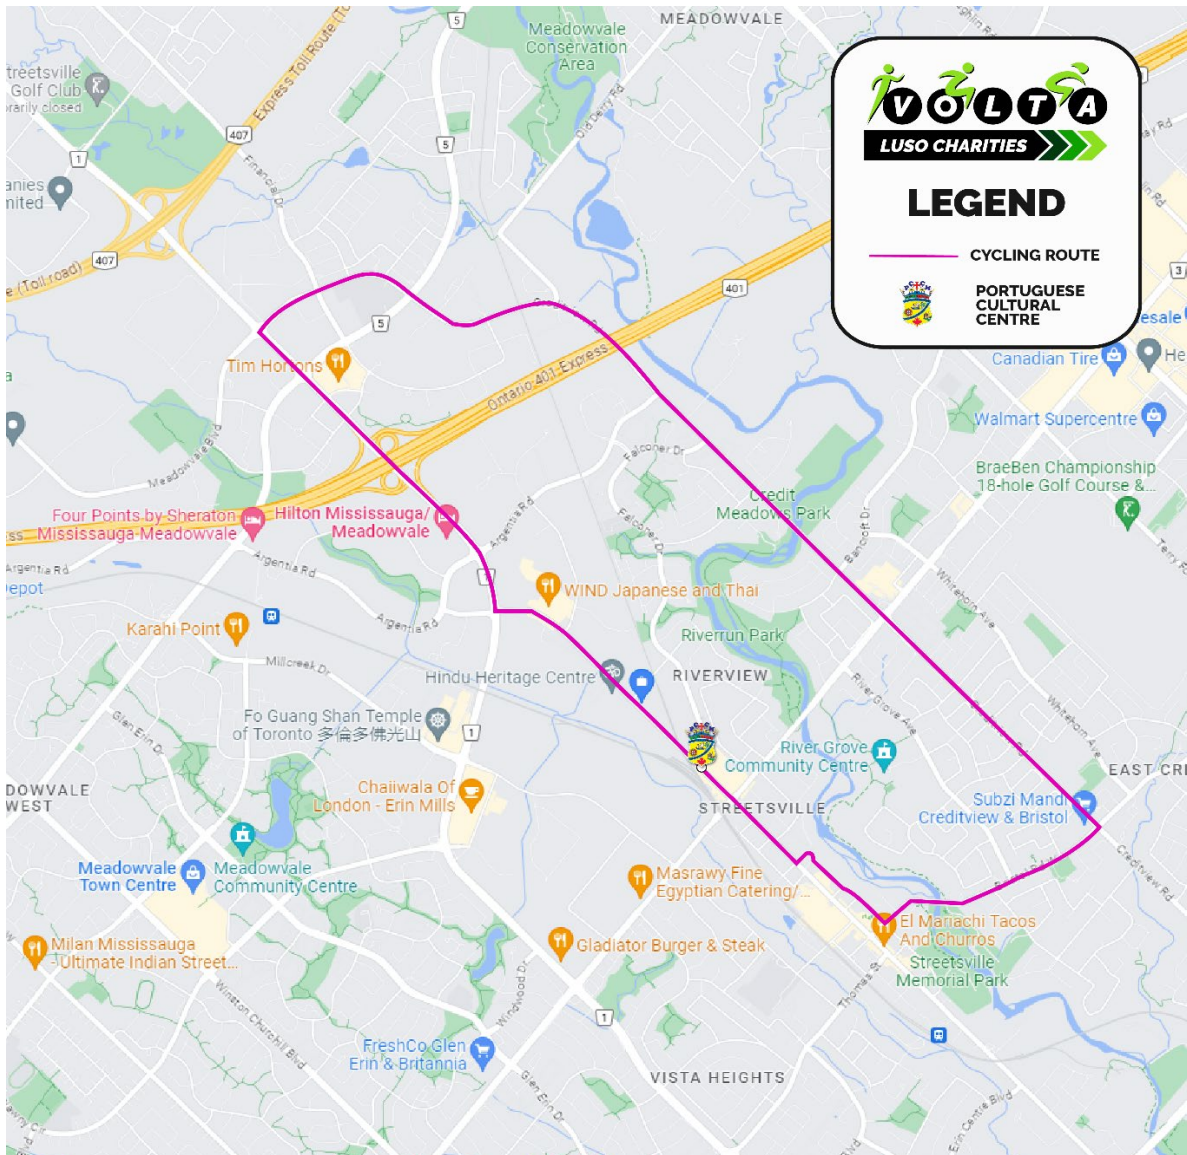

# 12 KM CYCLE MAP

Registration at **10:00 AM** • Departure at **11:00 AM**  
(SEE REVERSE FOR DIRECTIONS)

**FOR ROUTE ASSISTANCE, PLEASE CONTACT**

**HUGO SOUSA**  
(289) 326-5095

**PRABHDEEP KAUR**  
(365) 778-5210

# 12 KM CYCLE ROUTE

Registration at **10:00 AM** • Departure at **11:00 AM**  
(SEE REVERSE FOR MAP)

- ▶ Departing from Portuguese Cultural Centre of Mississauga (53 Queen Street North), head **north** on Queen Street North (which turns into Mississauga Road)
- ▶ Turn **right** on Mississauga Road
- ▶ Continue **north** on Mississauga Road
- ▶ Turn **right** on Meadowvale Boulevard (which turns into Creditview Road)
- ▶ Continue **south** on Creditview Road
- ▶ Turn **right** on Bristol Road West (which turns into Main Street)
- ▶ Turn **right** on Church Street
- ▶ Continue on Church Street until you reach Queen Street South
- ▶ Turn Right and continue **north** on Queen Street South (which turns to Queen Street North after Britannia Road West/Peel Regional Road 3) until reaching the Portuguese Cultural Centre of Mississauga (53 Queen Street North)