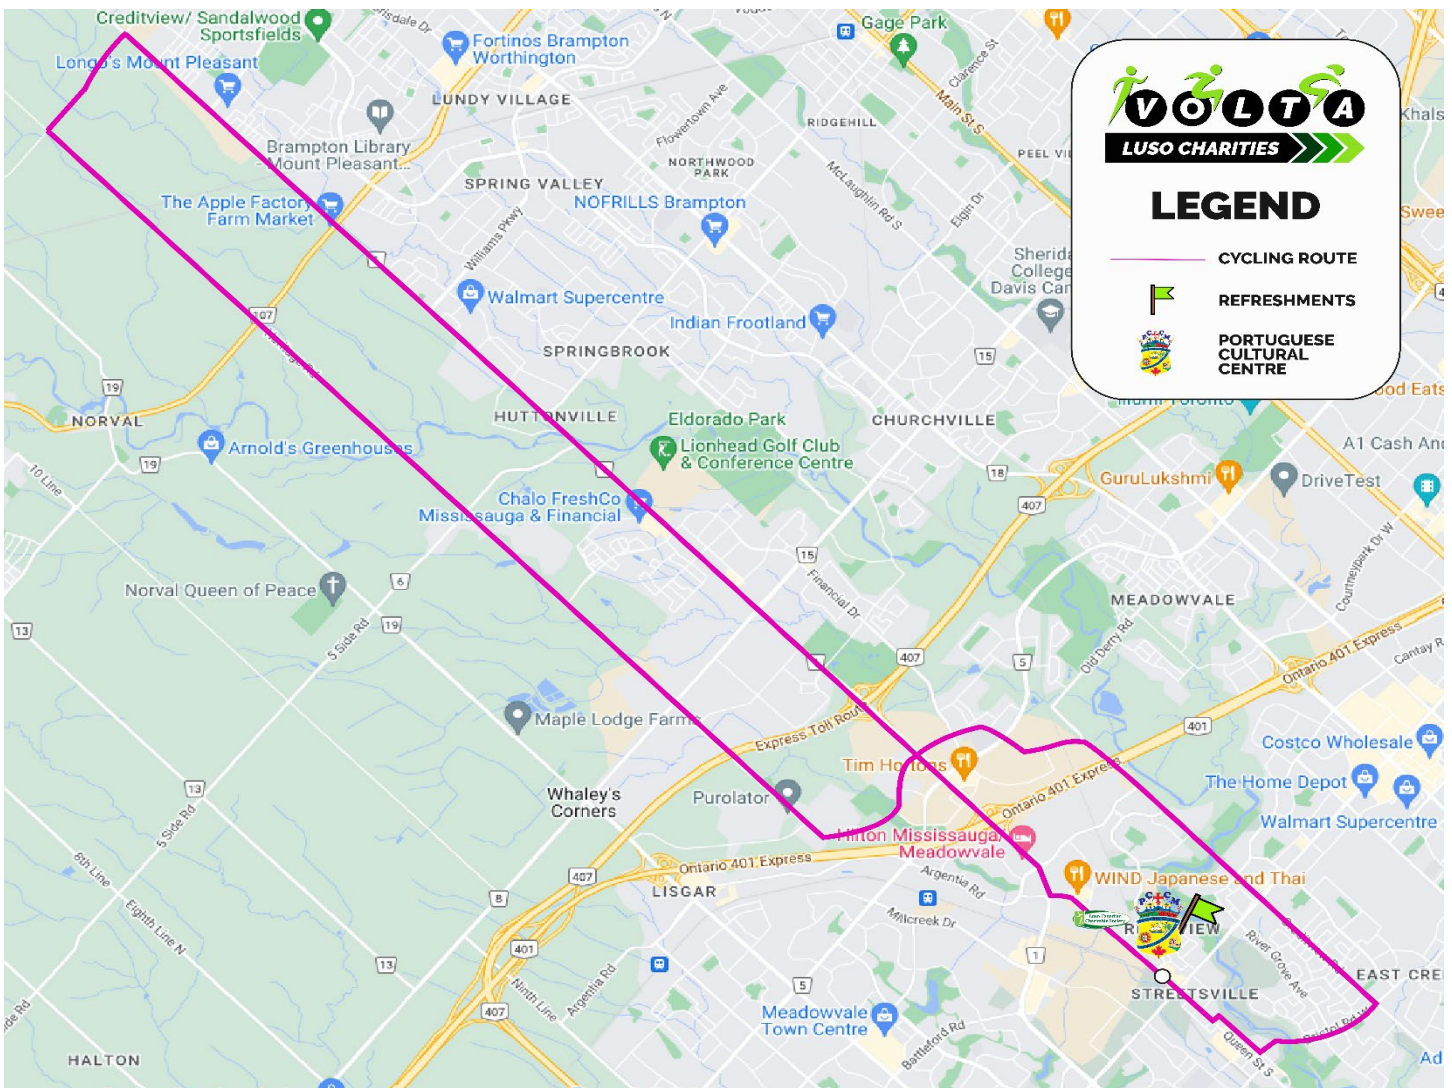

40 KM CYCLE MAP

Registration at **8:00 AM** • Departure at **9:30 AM**
(SEE REVERSE FOR DIRECTIONS)

FOR ROUTE ASSISTANCE, PLEASE CONTACT

HUGO SOUSA
(289) 326-5095

PRABHDEEP KAUR
(365) 778-5210

CRISTINA MARQUES
(416) 878-0044

40 KM CYCLE ROUTE

Registration at **8:00 AM** • Departure at **9:30 AM**

(SEE REVERSE FOR MAP)

- ▶ Departing from Portuguese Cultural Centre of Mississauga (53 Queen Street North), head **north** on Queen Street North (which turns into Mississauga Road)
- ▶ Turn **right** on Mississauga Road
- ▶ Continue **north** on Mississauga Road
- ▶ Turn **left** on Wanless Drive
- ▶ Turn **left** on Heritage Road
- ▶ Continue **south** on Heritage Road (which turns into Meadowvale Boulevard and then Creditview Road)
- ▶ Continue **south** on Creditview Road
- ▶ Turn **right** on Bristol Road West (which turns into Main Street)
- ▶ Turn **right** on Church Street
- ▶ Continue on Church Street until you reach Queen Street South
- ▶ Turn Right and continue **north** on Queen Street South (which turns to Queen Street North after Britannia Road West/Peel Regional Road 3) until reaching the Portuguese Cultural Centre of Mississauga (53 Queen Street North)